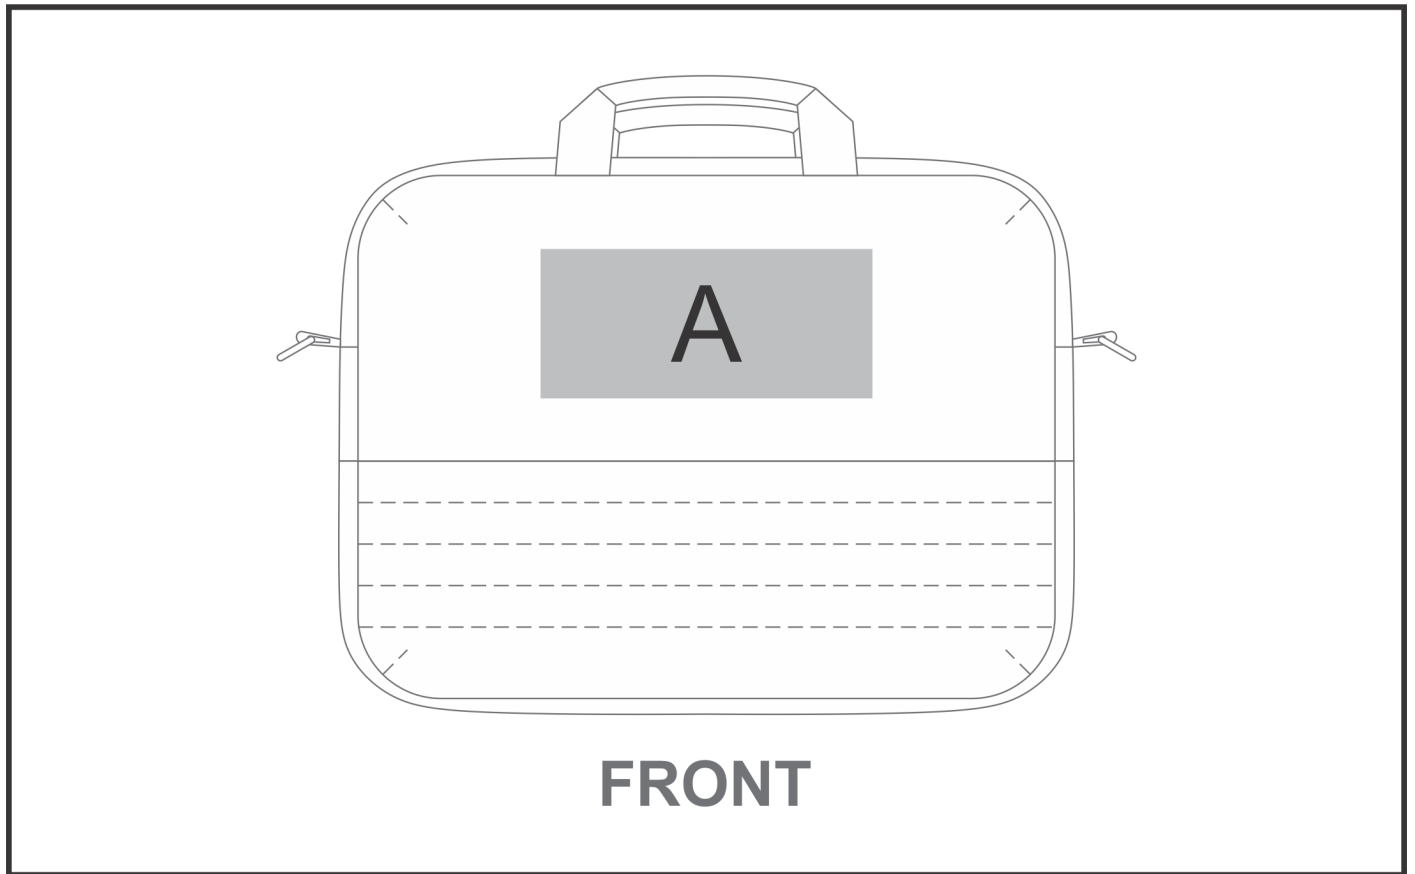

# BG-AM-413-B

### Need to know:

- Includes 1-Colour, 1-Position Screen Print (setup fees apply)

### **Position A**

1. Screen Print (SC)  
1 Colour  
Size: 200mm wide x 90mm high
2. Digital Direct Transfer (DDT-D)  
Full Colour  
Size: 105mm wide x 75mm high
3. Digital Direct Transfer (DDT-A)  
Full Colour  
Size: 140mm wide x 90mm high
4. Digital Direct Transfer (DDT-B)  
Full Colour  
Size: 200mm wide x 90mm high